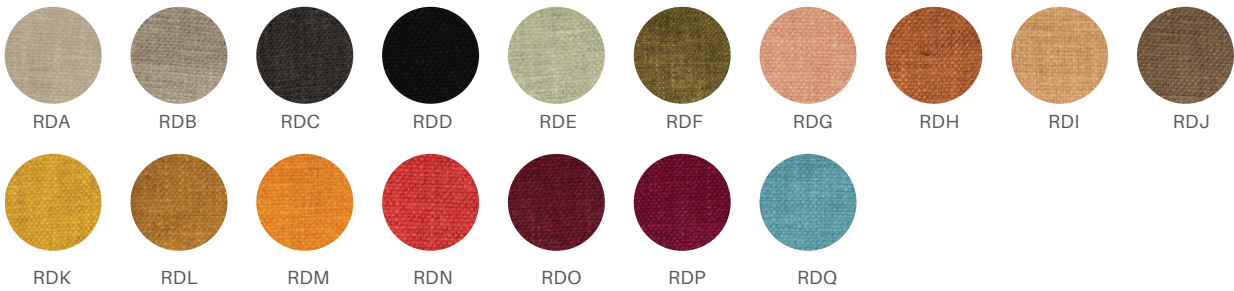

Kym

Fabric

Colour may slightly vary due to photographic lighting

Statement of Line

All measurements in millimeters

DESCRIPTION	OVERALL DIMENSIONS		
	Height	Width	Depth
Kym	775	794	802

Ahmedabad : +91 9558598265 | Bengaluru : +91 7259021281/82 | Chennai : +91 9884135858 | Gurugram : +91 8800392662