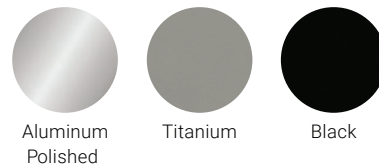

# Evo

Headrest Adjustment

Simple Touch Control

4D Armrest Adjustment

Seat Depth Adjustment

Lumbar Adjustment

without headrest - black

with headrest - black

without headrest - grey\*

with headrest - grey\*

\*By import only

Seat Fabric Colors

Mesh Back Colors

Base/Frame Finishes

Statement of Line

**10 YEARS** WARRANTY