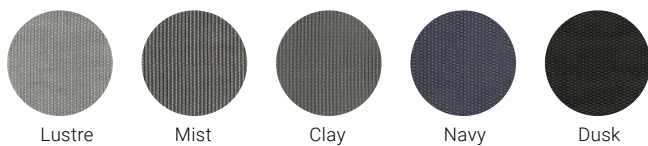

# Evo

Headrest Adjustment

Simple Touch Control

4D Armrest Adjustment

Seat Depth Adjustment

Lumbar Adjustment

without headrest - black

with headrest - black

without headrest - grey\*

with headrest - grey\*

\*By import only

Seat Fabric Colors

Mesh Back Colors

Base/Frame Finishes

Statement of Line

**10 YEARS** WARRANTY