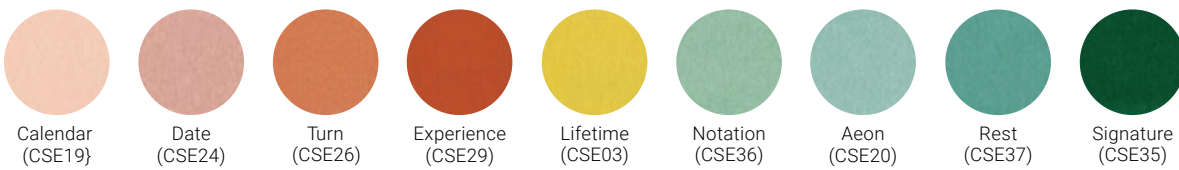

# Evo

Headrest Adjustment

Simple Touch Control

4D Armrest Adjustment

Seat Depth Adjustment

Lumbar Adjustment

without headrest - black

with headrest - black

without headrest - grey\*

with headrest - grey\*

\*By import only

Seat Fabric Colors

Mesh Back Colors

Base/Frame Finishes

Statement of Line

**10 YEARS** WARRANTY