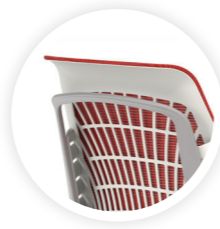

Integrated back handle easy to transport, bringing function to any space

Adjustable lumbar support
Optional external lumbar support can be added at any time.

Weight-activated motion allows for a balanced recline and healthy movement without manual adjustment.