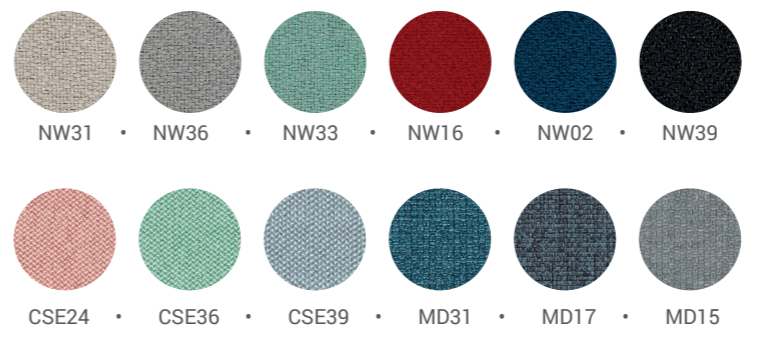

Upholstery Seat

Leather

Frame

Statement of Line

All measurements in millimeters

DESCRIPTION	OVERALL DIMENSIONS			SEAT DIMENSIONS		
	Height	Width	Depth	Height	Width	Depth
Trus						
High Back with Headrest	1125-1215	730	730	405-495	405-455	485
High Back	995-1085	730	730	405-495	405-455	485
Mid Back	945-1025	730	730	405-495	405	485
Task Stool with Casters	1125-1375	730	730	585-835	405	485

Trus

10 YEARS
WARRANTY