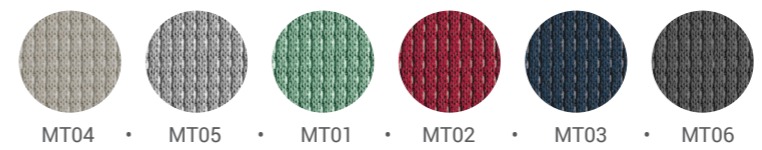

High back

Mid back

Task stool with casters

Upholstery Back

Upholstery Seat

Leather

G8

Frame