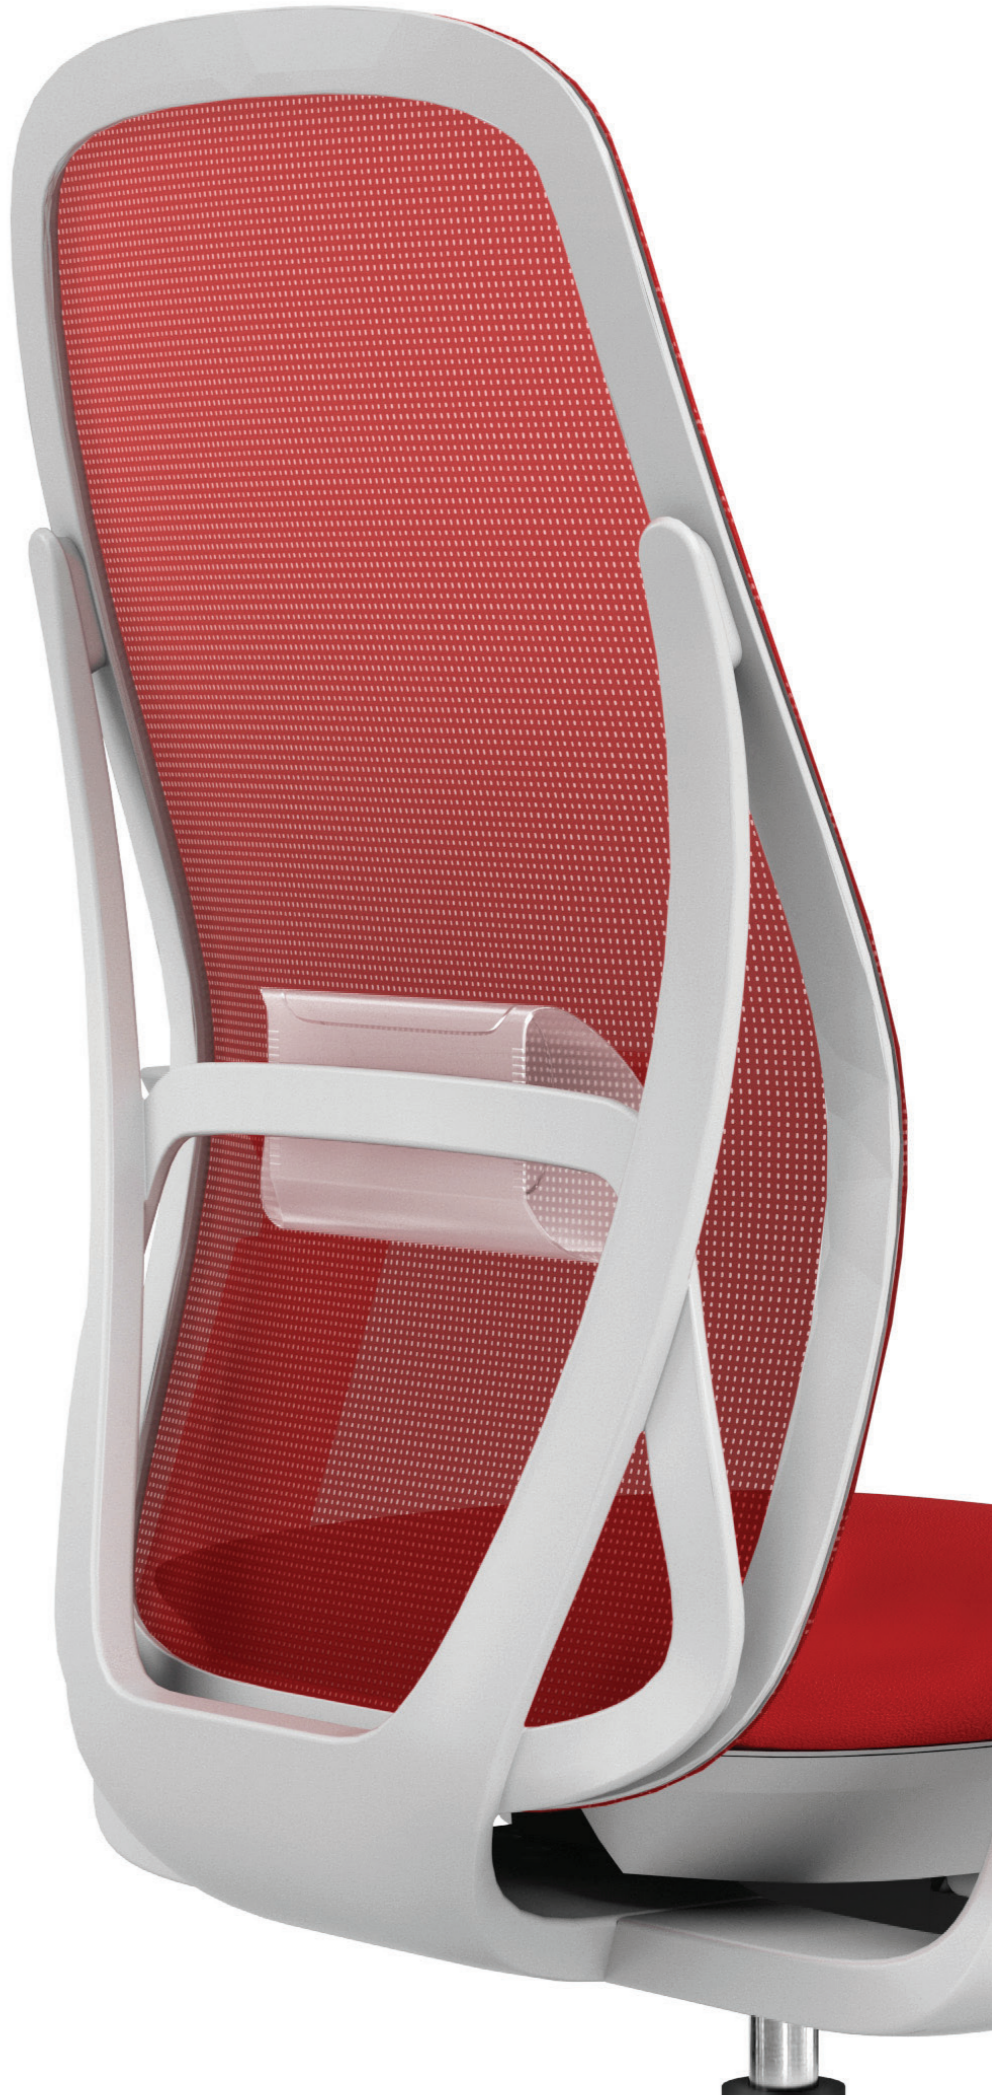

Appealing Assembly

Trus family features true comfort, intuitive functionality and high performance – mid to high back to executive chair, and stool, its enticing versatile family perfectly suited for beautiful spaces.