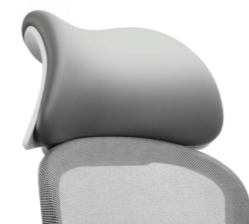

Enduring Comfort to Enhance Health

Gentle back curves allow for flexible and customized comfort, allowing for a range of dynamic seating postures. Liquid enhances a healthy work life anywhere, everywhere

Comfortably by design
Liquid's high back design provides necessary back support especially for long working hours

Comfortable Headrest
Specially-designed headrest offers comfort and support to relieve neck tension.

Well-being

intuitive ergonomic frame and high-performance functionality puts health at the forefront. Stressful work settings are replaced by fresh ideas and focused concentration.

**For
Collaboration**
Brainstrom
Interact
Create