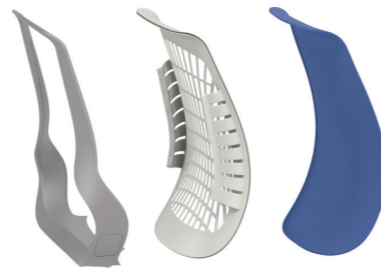

Created for today's active workplace

With distinctive style and dynamic support, Mimeo task seating supports the changing workplace by enabling unrestricted movement and cross-functional interaction throughout the day. Its appropriate scale allows it to be easily transported and visually integrated into multiple spaces.

Integrated back handle
easy to transport, bringing function to any space, effortlessly

IntelliForm™ back technology
includes a polymer back, allowing the material to flex and move with the user.

All-day support

IntelliForm back technology and advanced materiality embrace the user, providing consistent contact for personalized comfort.

Innovative IntelliForm™

Responsive and supportive of your every move.