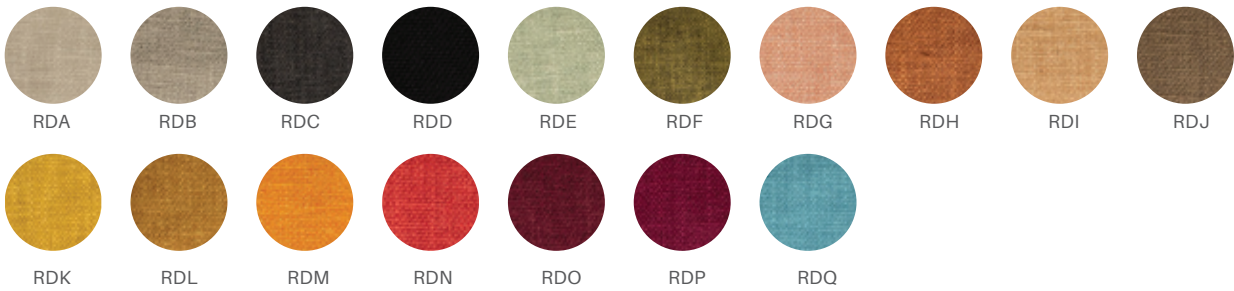

Surge

Fabric

Colour may slightly vary due to photographic lighting

Statement of Line

All measurements in millimeters

DESCRIPTION	OVERALL DIMENSIONS		
	Height	Width	Depth
Surge	1254	903	811

Ahmedabad : +91 9558598265 | Bengaluru : +91 7259021281/82 | Chennai : +91 9884135858 | Gurugram : +91 8800392662