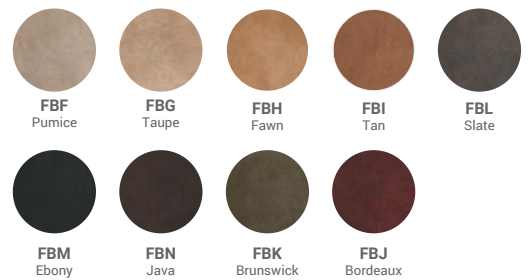

Back rest option

POWDERCOAT

ARTIFICIAL LEATHER FINISH

Statement of Line

All measurements in millimeters

DESCRIPTION	OVERALL DIMENSIONS			SEAT DIMENSIONS
	Length	Width	Height	Seat Height
GENRE STOOL				
fixed with back	513	513	1020	750
fixed without back	513	513	750	750
height adjustable with back	513	513	1020-1100	750-830
height adjustable without back	513	513	750-830	750-830