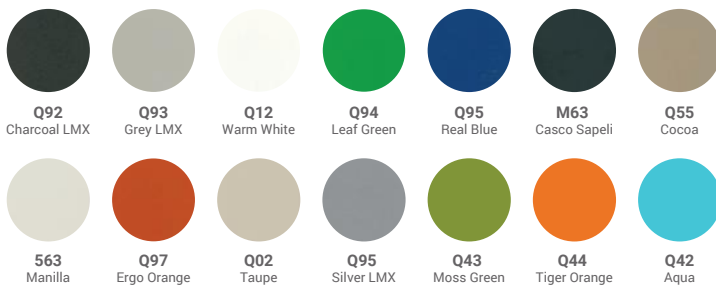

Back rest option

POWDERCOAT

ARTIFICIAL LEATHER FINISH

Statement of Line

All measurements in millimeters

DESCRIPTION	OVERALL DIMENSIONS			SEAT DIMENSIONS
	Length	Width	Height	Seat Height
GENRE STOOL				
fixed with back	513	513	1020	750
fixed without back	513	513	750	750
height adjustable with back	513	513	1020-1100	750-830
height adjustable without back	513	513	750-830	750-830