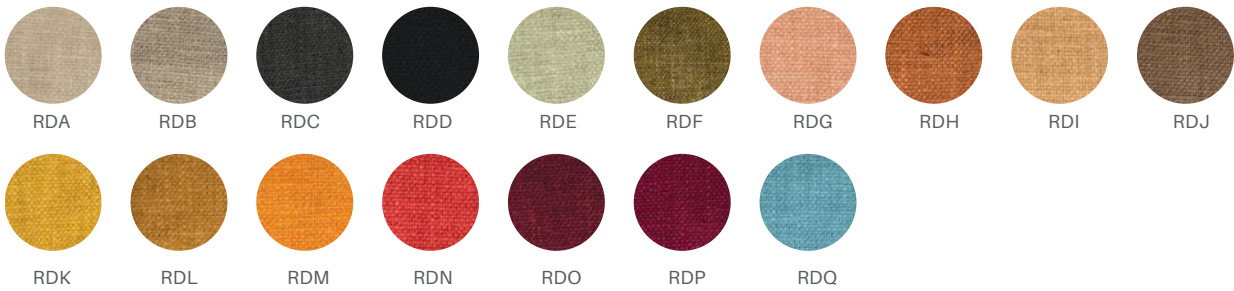

Kym

Fabric

Colour may slightly vary due to photographic lighting

Statement of Line

All measurements in millimeters

DESCRIPTION	OVERALL DIMENSIONS		
	Height	Width	Depth
Kym	775	794	802

Ahmedabad : +91 9558598265 | Bengaluru : +91 7259021281/82 | Chennai : +91 9884135858 | Gurugram : +91 8800392662