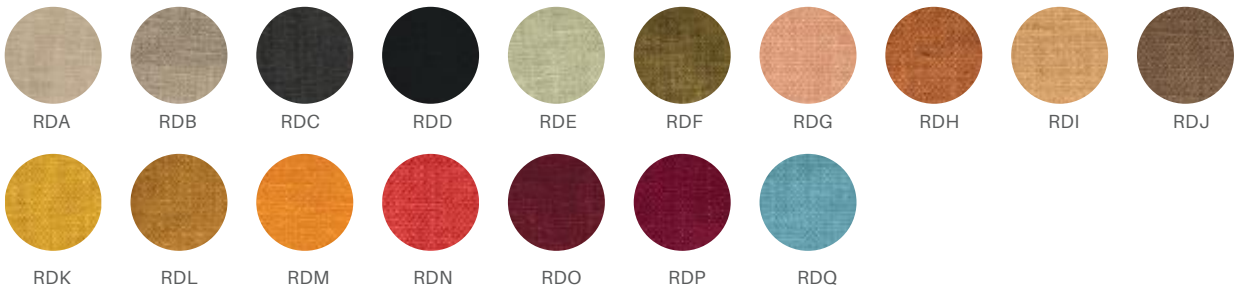

Surge

Fabric

Colour may slightly vary due to photographic lighting

Statement of Line

All measurements in millimeters

DESCRIPTION	OVERALL DIMENSIONS		
	Height	Width	Depth
Surge	1254	903	811

Ahmedabad : +91 9558598265 | Bengaluru : +91 7259021281/82 | Chennai : +91 9884135858 | Gurugram : +91 8800392662