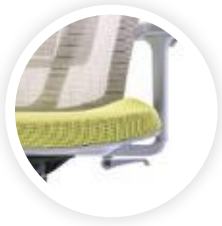

Verta

HNI
INDIA

Ergonomic headrest

Mesh back with PA frame

Adjustable lumbar support

Seat with moulded PU foam

Weight activated mechanism with seat depth adjustment

Leather back with headrest

Mesh back with headrest

Without headrest

10 YEARS WARRANTY

Statement of Line

All measurements in millimeters

Verta

Overall Dimensions	H 1170-1255(w/headrest)	H1015-1100(w/o headrest)	W670	D670
Seat Dimensions	H 455-540	W440	D425-475	
Adjustable Arm Dimensions	H 210-310	W435-505 (Inner Dimension)	D30	
Adjustable Lumbar Dimensions	H 60	-	-	-
Adjustable Headrest Dimensions	H 45	-	-	-